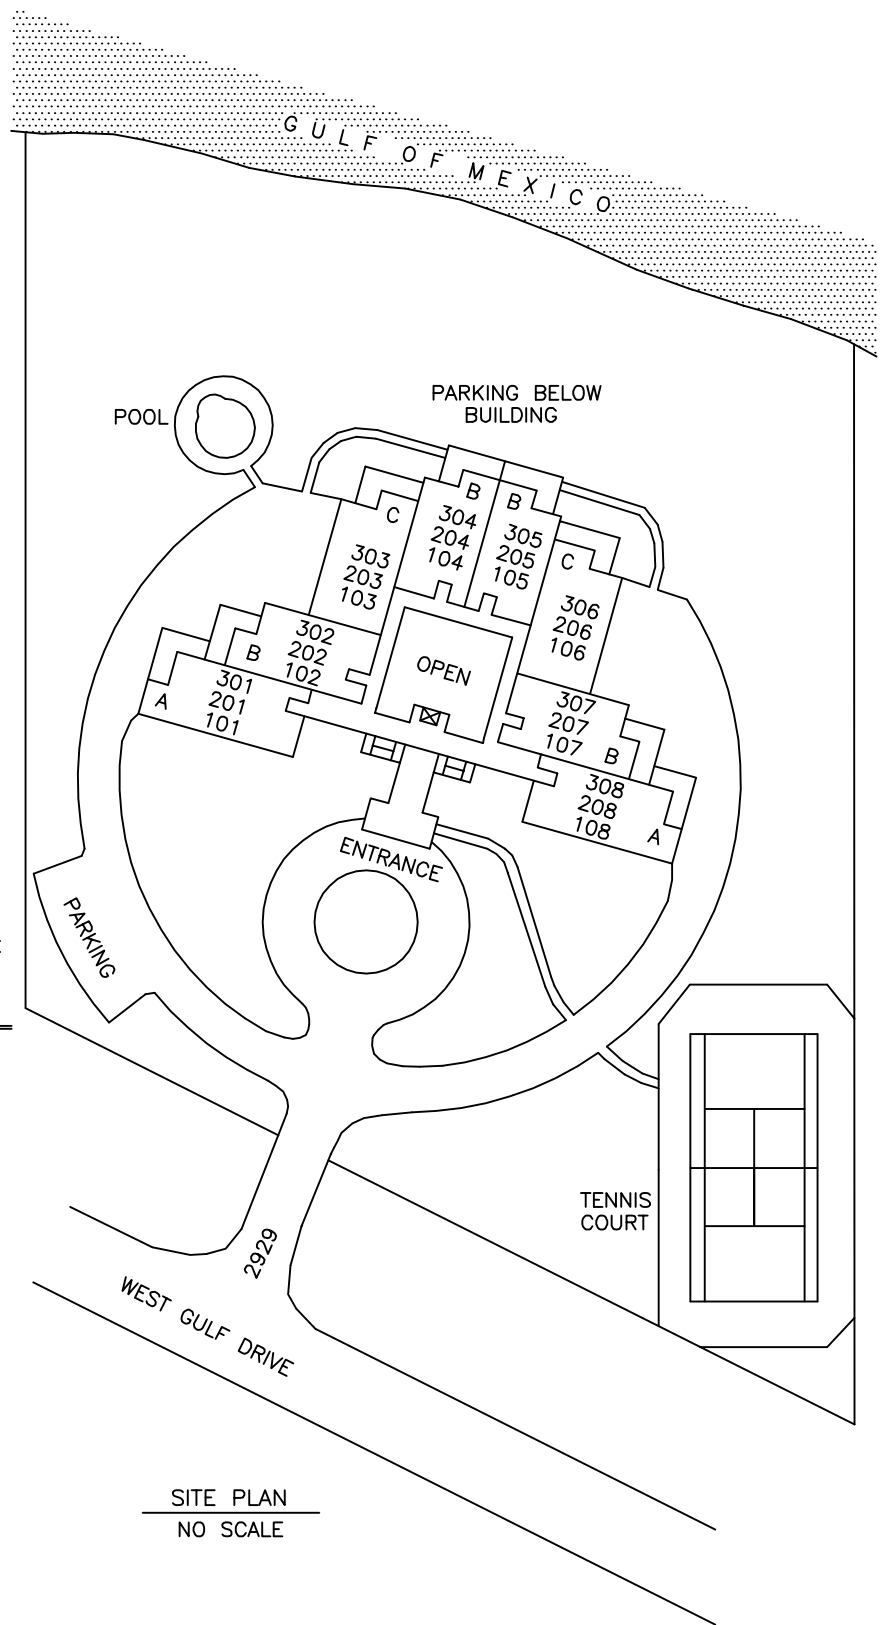

UNIT C

APPROX. SQ. FT.	
LIVING AREA	1600
NON-LIVING AREA	+256
TOTAL	1856

Approximate Scale: 1" = 12'

SITE PLAN
NO SCALE

(24 Units)
ATRIUM, THE-001